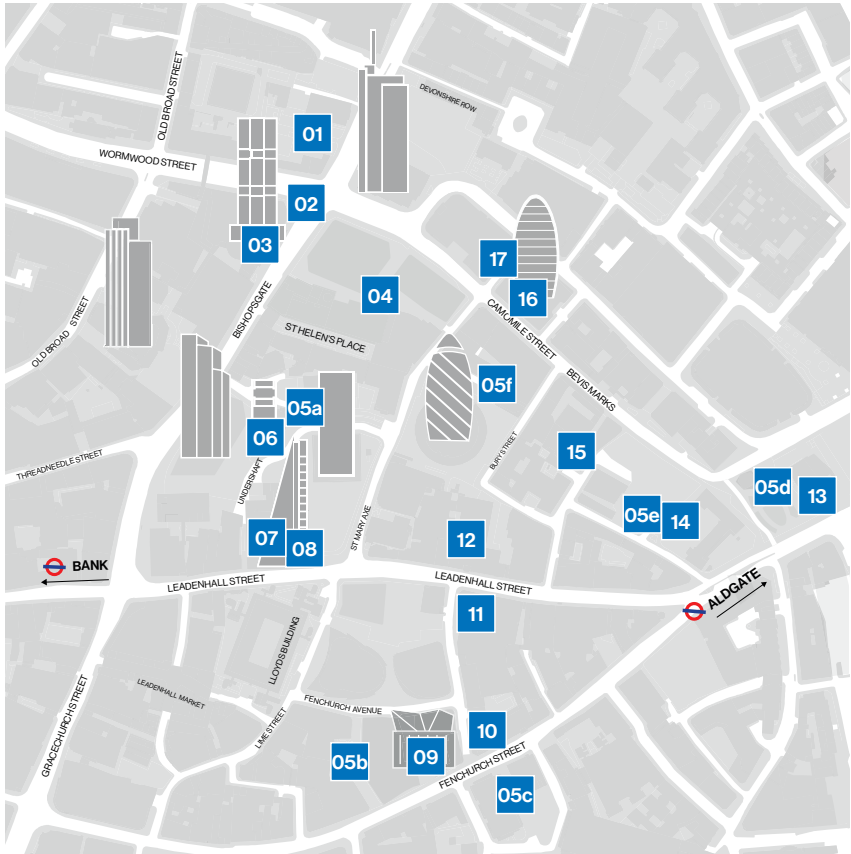

Join the conversation | #sculptureinthecity

@sculptureinthecity
 @sculpturecity

sculptureinthecity.org.uk
 sculptureinthecity@cityoflondon.gov.uk

01 MUAMBA GROVE, O HUE #1
MUAMBA GROVE, O HUE #2
Vanessa da Silva
St Botolph-w/o-Bishopsgate Churchyard, EC2M 3TL

02 TEMPLE
Richard Mackness
Corner of Bishopsgate & Wormwood Street, EC2M 3XD

03 NEST SERIES
Victor Lim Seaward
Tree Outside of 99 Bishopsgate, EC2M 3XD

04 CHARLES. JIWON. NETHANEEL. ELENA.
Julian Opie
100 Bishopsgate, EC2M 1GT

09 EVERYTHING BEFORE, EVERYTHING AFTER
Seph Li
120 Fenchurch Street, EC3M 5BA

10 UNTITLED
Daniel Silver
40 Leadenhall, EC3A 3DH (Fenchurch Street)

11 UNTITLED
Daniel Silver
40 Leadenhall, EC3A 3DH (Leadenhall Street)

12 THE GRANARY
Jesse Pollock
Cunard Place, EC3A 5AR

13 KISSING GATE
Maya Rose Edwards
Aldgate Square, EC3N 1AF

14 CAUCUS
Samuel Ross
Mitre Square, EC3A 5DH

15 UNTITLED
Arturo Herrera
33 Creechurch Lane, EC3A 5AY